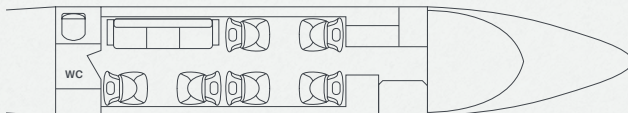

AIRCRAFT

G-RRPJ CHALLENGER 3500

SEATING PLAN

SPECIFICATION

Crew	3
Passengers	9
Maximum Range	3,200nm / 5,926km
Cruising Speed	552mp h/ 889km/h
Maximum Altitude	45,000ft / 13,716m
Cabin Length	25ft 2in / 7.68m
Cabin Height	6ft / 1.83m
Cabin Width	7ft2in / 2.19m
Baggage Capacity	106 cu ft / 3 cu m
Amenities	<ul style="list-style-type: none"> Fully stocked bar Refreshment centre Enclosed lavatory Charging points Air show WiFi (by arrangement)